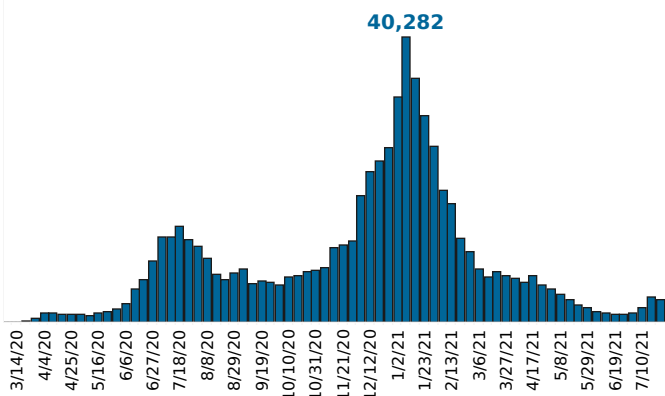

# COVID-19 in South Carolina

As of 11:59 PM on 7/21/2021

**Cases**

**606,833**

**Select Date Range & County to Filter Page Values**  
Non-Null Values Only

COUNTY

All

**Past 2 weeks Confirmed**

**4,833**

Rate of COVID-19 Cases per 10,000 population, by County  
County Displayed: **South Carolina** | Dates Displayed: 3/4/2020 to 7/21/2021

**Find your ZIP**

All

Reported COVID-19 Cases, by Week of Report  
County Displayed: **South Carolina** | Dates Displayed: 3/4/2020 to 7/21/2021

County Displayed: **South Carolina** | Dates Displayed: 3/4/2020 to 7/21/2021  
*Note: Data is suppressed for fewer than 5 cases*