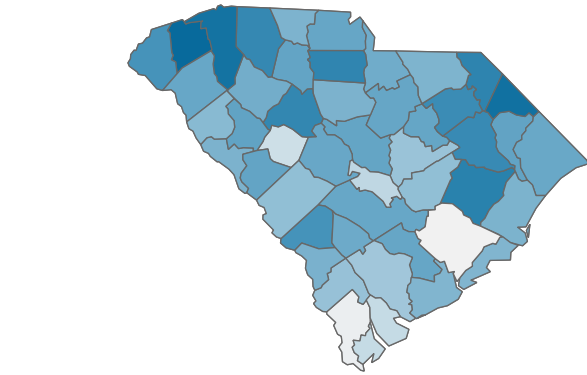

# COVID-19 in South Carolina

As of 11:59 PM on 7/21/2021

**Cases**

**606,833**

**Select Date Range & County to Filter Page Values**  
Non-Null Values Only

COUNTY

All

**Past 2 weeks Confirmed**

**4,833**

Rate of COVID-19 Cases per 10,000 population, by County  
County Displayed: **South Carolina** | Dates Displayed: 3/4/2020 to 7/21/2021

**Find your ZIP**

All

Reported COVID-19 Cases, by Week of Report  
County Displayed: **South Carolina** | Dates Displayed: 3/4/2020 to 7/21/2021

County Displayed: **South Carolina** | Dates Displayed: 3/4/2020 to 7/21/2021  
*Note: Data is suppressed for fewer than 5 cases*